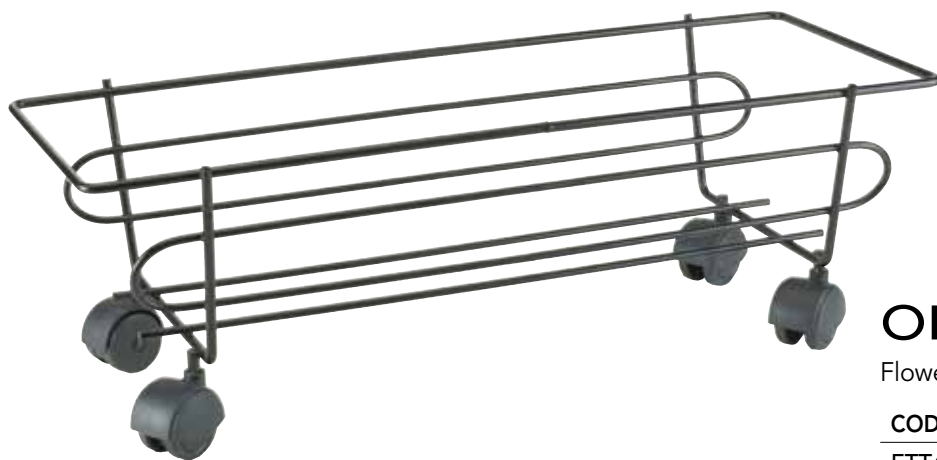

ON WHEELS

Flower-box mover for every corner of your house.

CODE	EAN	DIMENSIONS	PKG
FTT40	8006866007803	43x20 cm	5 pcs
FTT50	8006866007810	53x20 cm	5 pcs
FTT60	8006866007827	63x20 cm	5 pcs
FTT80	8006866007834	83x20 cm	5 pcs