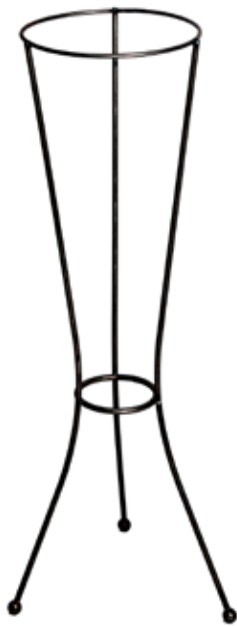

WITHOUT POT

• CODE 304