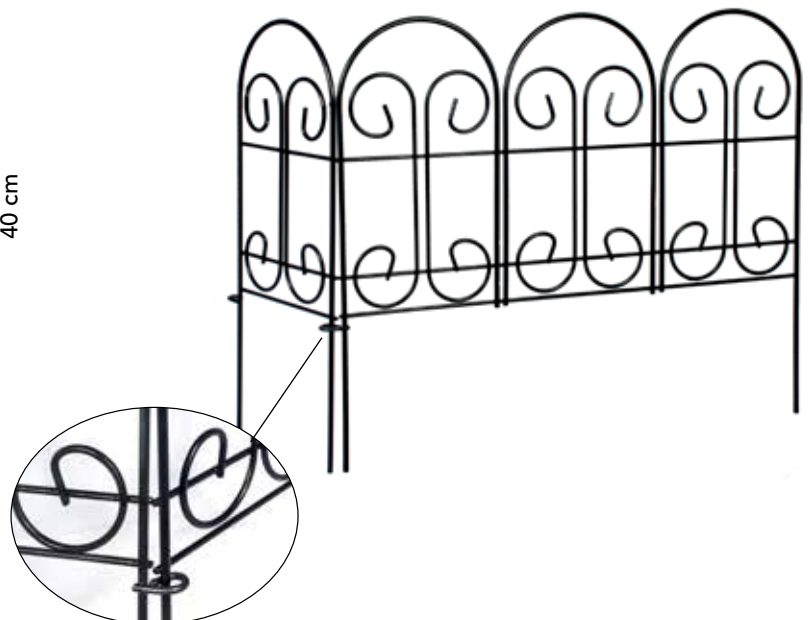

Steel wire structure painted with epoxy powders
Colour: Black

CODE	EAN	DIMENSIONS	PKG
6015	8006866011732	15 x 40 cm	12 pcs
6045	8006866011749	45 x 40 cm	12 pcs