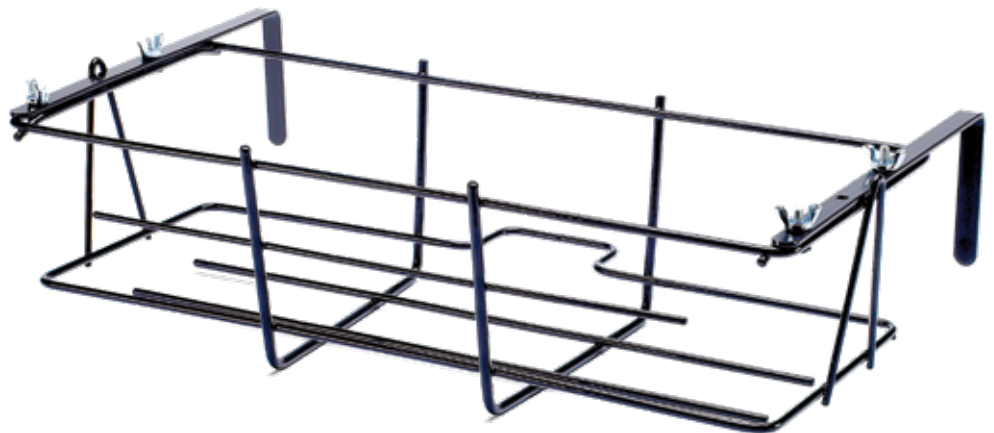

ADJUSTABLE

All the features of the fix design with the addition of adjustable hooks for top adaptability and steadiness on every support.

CODE	EAN	DIMENSIONS	PKG
F2R40	8006866000934	40x20 cm	5 pcs
F2R50	8006866000941	50x20 cm	5 pcs
F2R60	8006866000958	60x20 cm	5 pcs
F2R80	8006866000965	80x20 cm	5 pcs

POT HOLDER

CODE	EAN	DIMENSIONS	PKG
PV022	8006866000392	Ø22 cm	20 pcs

MARTE GALVANIZED AND PAINTED

TECHNICAL DATA

Steel wire structure galvanized and painted with epoxy powders.
Colour: Bright Anthracite

FIX

GALVANIZATION

CODE	EAN	DIMENSIONS	PKG
ZV40	8006866010414	43x20 cm	5 Pcs
ZV50	8006866010452	53x20 cm	5 Pcs
ZV60	8006866010490	63x20 cm	5 Pcs
ZV80	8006866010537	83x20 cm	5 Pcs

ADJUSTABLE

Adjustable hooks: from 50 mm to 170 mm