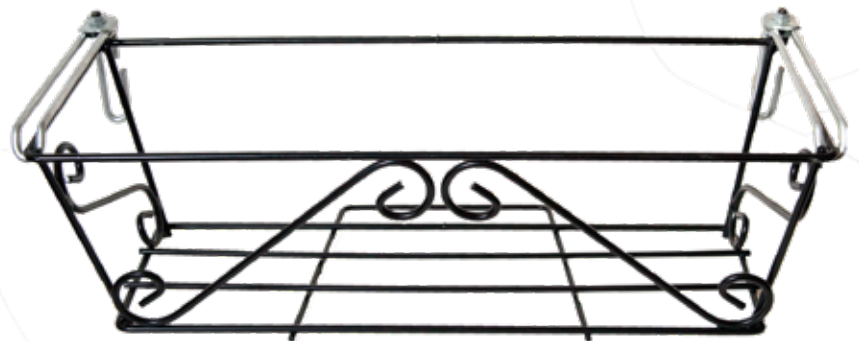

ADJUSTABLE

Adjustable hooks for top adaptability and steadiness on every support.

CODE	EAN	DIMENSIONS	PKG
FBP45	8006866003027	45x20 cm	5 pcs
FBP55	8006866003034	55x20 cm	5 pcs
FBP65	8006866003041	65x20 cm	5 pcs
FBP85	8006866003058	85x20 cm	5 pcs

Adjustable hooks: from 50 mm to 170 mm