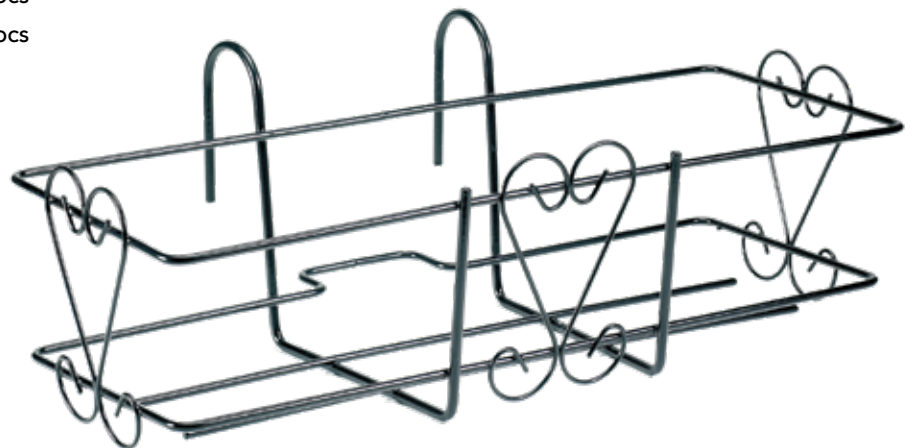

TECHNICAL DATA

Plastic coated steel wire structure

Colours: Black – Green

CODE	EAN	DIMENSIONS	PKG
FC040	8006866000972	43x20 cm	5 pcs
FC050	8006866000989	53x20 cm	5 pcs
FC060	8006866000996	63x20 cm	5 pcs
FC080	8006866001009	83x20 cm	5 pcs