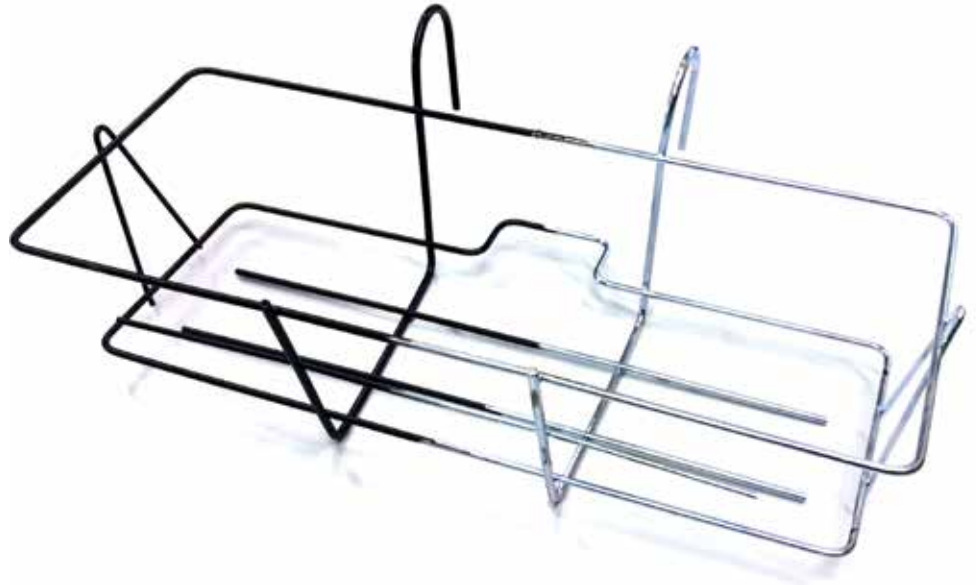

POT HOLDER

CODE	EAN	DIMENSIONS	PKG
PV022	8006866000392	Ø22 cm	20 pcs

MARTE GALVANIZED AND PAINTED

TECHNICAL DATA

Steel wire structure galvanized and painted with epoxy powders.
Colour: Bright Anthracite

FIX

GALVANIZATION

CODE	EAN	DIMENSIONS	PKG
ZV40	8006866010414	43x20 cm	5 Pcs
ZV50	8006866010452	53x20 cm	5 Pcs
ZV60	8006866010490	63x20 cm	5 Pcs
ZV80	8006866010537	83x20 cm	5 Pcs

ADJUSTABLE

Adjustable hooks: from 50 mm to 170 mm