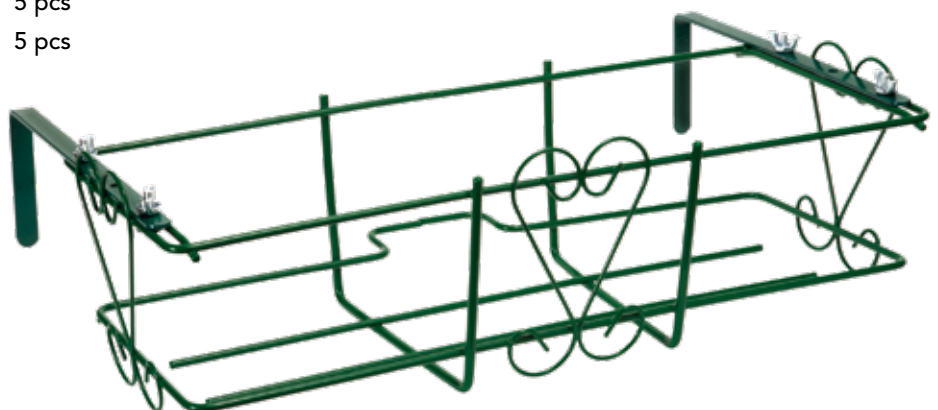

ADJUSTABLE

The assets of the fix design with the addition of adjustable hooks for top adaptability and steadiness on every support: concrete balcony, metal railings, etc.

CODE	EAN	DIMENSIONS	PKG
FCR40	8006866001054	40x20 cm	5 pcs
FCR50	8006866001061	53x20 cm	5 pcs
FCR60	8006866001078	60x20 cm	5 pcs
FCR80	8006866001085	80x20 cm	5 pcs

Adjustable hooks: from 50 mm to 170 mm