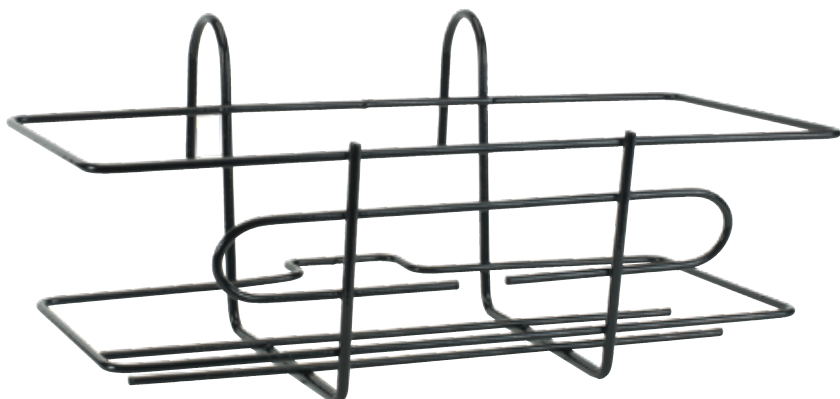

ADJUSTABLE

The assets of the fix design with the addition of adjustable hooks for top adaptability and steadiness on every support: concrete balcony, metal railings, etc.

CODE	EAN	DIMENSIONS	PKG
FCR40	8006866001054	40x20 cm	5 pcs
FCR50	8006866001061	53x20 cm	5 pcs
FCR60	8006866001078	60x20 cm	5 pcs
FCR80	8006866001085	80x20 cm	5 pcs

Adjustable hooks: from 50 mm to 170 mm

TOUR

TECHNICAL DATA

Plastic coated steel wire structure

Colour: Black

FIX

Tour offers a minimal but modern aesthetic impact given by a basic but uncommon design that matches every railing style.

CODE	EAN	DIMENSIONS	PKG
FT40	8006866007650	43x20 cm	5 pcs
FT50	8006866007735	53x20 cm	5 pcs
FT60	8006866007742	63x20 cm	5 pcs
FT80	8006866007759	83x20 cm	5 pcs

ADJUSTABLE

Adjustable hooks for top adaptability and steadiness on every support.