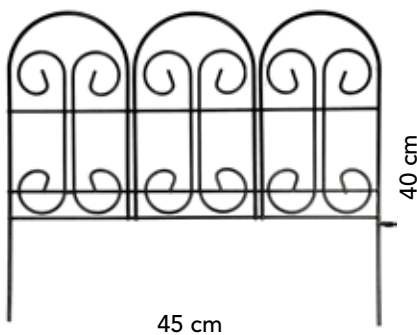

Plastic coated steel wire structure
Colours: White, Black, Green

CODE	EAN	DIMENSIONS	PKG
6030/...	8006866008411	60 x 30 cm	20 pcs

Steel wire structure painted with epoxy powders
Colour: White

CODE	EAN	DIMENSIONS	PKG
60120	8006866010353	120x30 cm	12 pcs