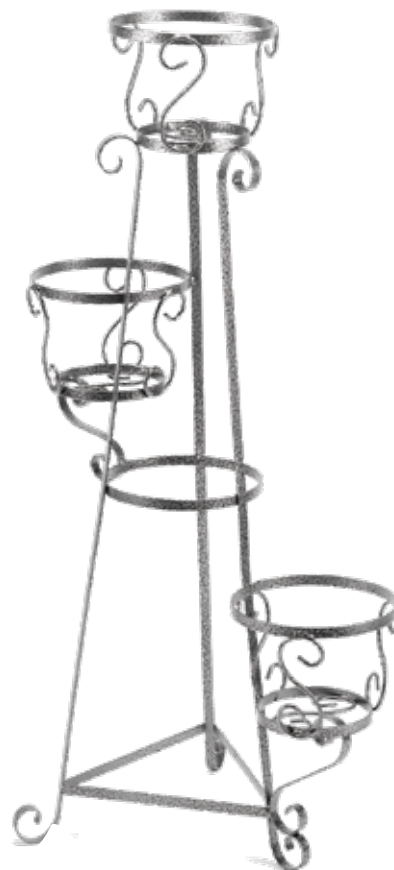

3-TIER FLOWER STAND

CODE	EAN	DIMENSIONS	PKG
A6	8006866002549	62x40xh115 cm	2 pcs