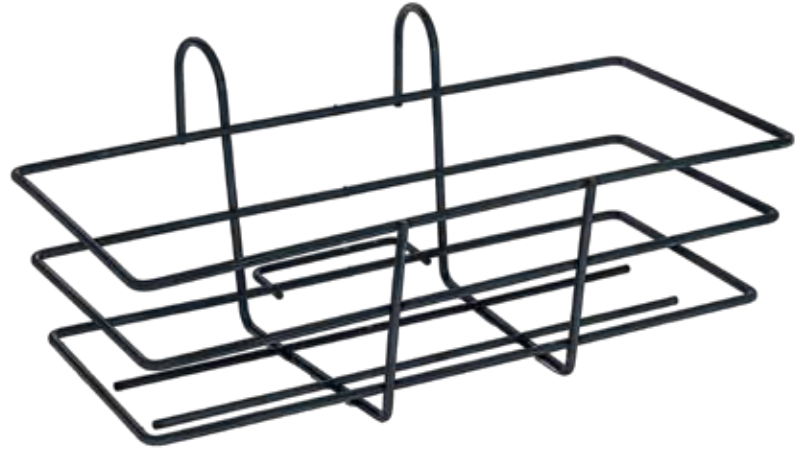

A modern design with a very robust and functional structure, ROBUSTA is ideal for every installation. Suitable for heavy concrete and terra cotta pots.

TECHNICAL DATA

Steel wire structure painted with epoxy powders.
Colour: Black

FIX

CODE	EAN	DIMENSIONS	PKG
R40	8006866011411	43x22Xh16 cm	5 pcs
R50	8006866011428	53x22Xh16 cm	5 pcs
R60	8006866011435	63x22Xh16 cm	5 pcs
R80	8006866011442	83x22Xh16 cm	5 pcs