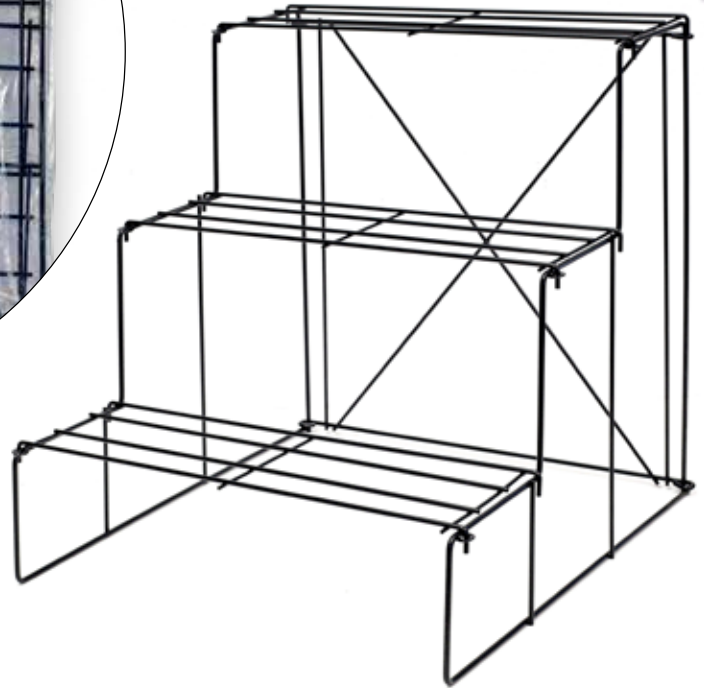

TECHNICAL DATA

Steel wire structure painted with epoxy powders

Colour: Black

Quick assembly without screws

TRIPLEX

CODE	EAN	DIMENSIONS	PKG
FT100	8006866000330	54x54xh54 cm	5 pcs

ROSY

The triangular plant display with a well-proportioned design suitable for every setting

CODE	EAN	DIMENSIONS	PKG
FR002	8006866001795	24x24xh50 cm	5 pcs
FR003	8006866001801	24x24xh90 cm	5 pcs