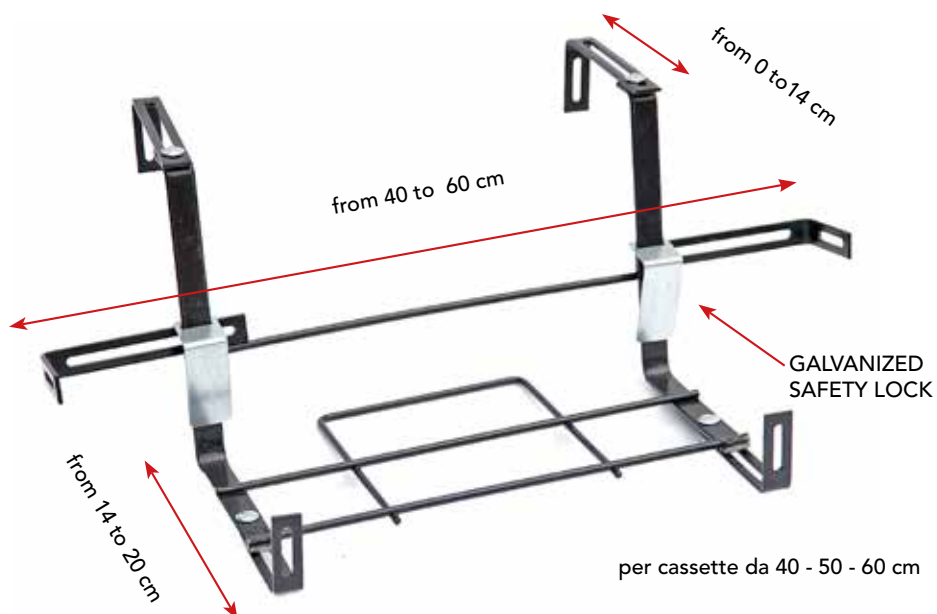

FULL ADJUSTABLE

CODE	EAN	DIMENSIONS	PKG
FULL60	8006866010346	ADJUSTABLE	6 pcs