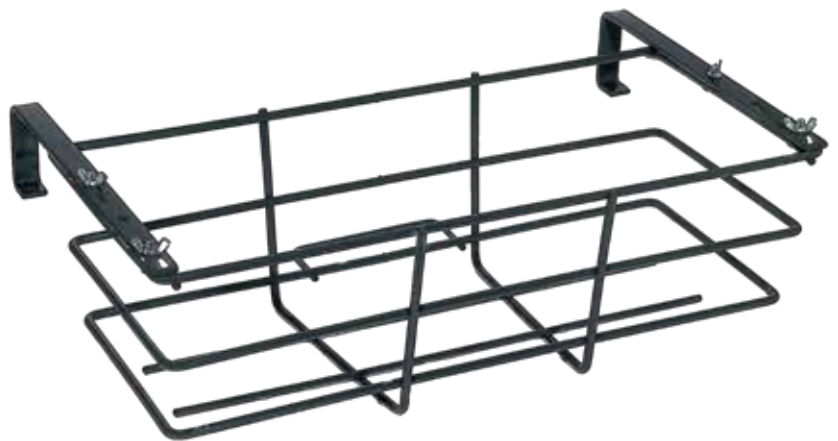

ADJUSTABLE

Adjustable hooks: from 50 mm to 170 mm

CODE	EAN	DIMENSIONS	PKG
RR40	8006866011459	40x22Xh16 cm	5 pcs
RR50	8006866011466	50x22Xh16 cm	5 pcs
RR60	8006866011473	60x22Xh16 cm	5 pcs
RR80	8006866011480	80x22Xh16 cm	5 pcs