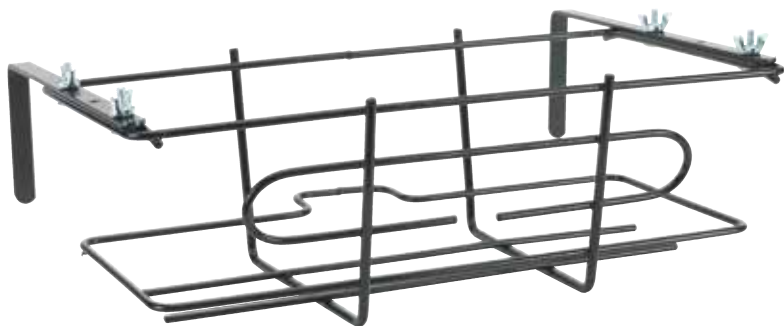

ON WHEELS

Flower-box mover for every corner of your house.

CODE	EAN	DIMENSIONS	PKG
FTT40	8006866007803	43x20 cm	5 pcs
FTT50	8006866007810	53x20 cm	5 pcs
FTT60	8006866007827	63x20 cm	5 pcs
FTT80	8006866007834	83x20 cm	5 pcs