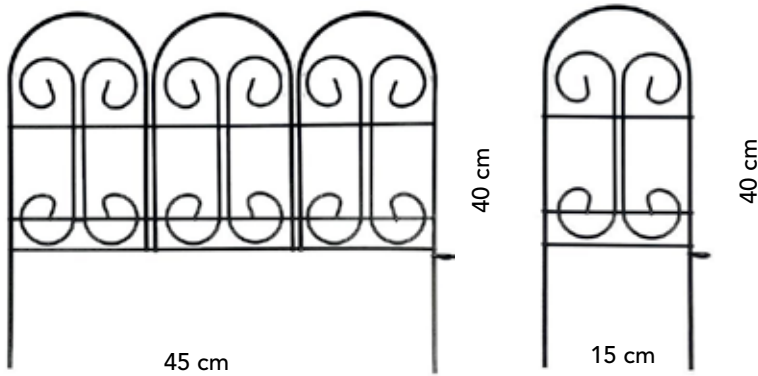

# BORDERS

TECHNICAL DATA: steel wire structure Ø 6 mm painted with epoxy powders  
Colour: Black

CODE	EAN	DIMENSION	PCK
6015	8006866011732	15 x h40 cm	12 pcs
6045	8006866011749	45 x h40 cm	12 pcs