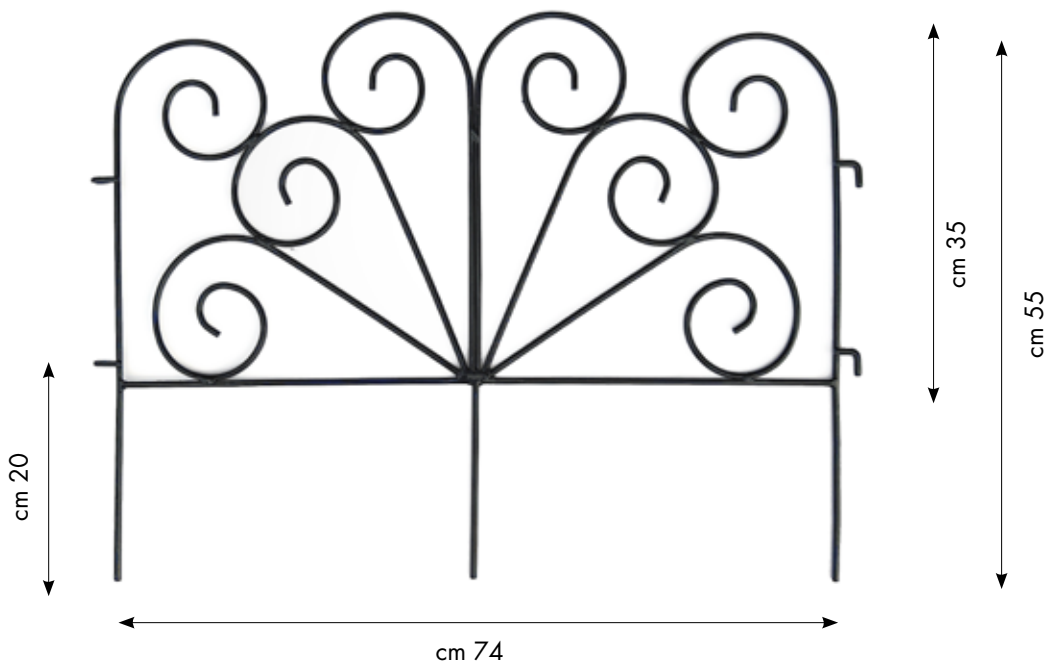

# BORDERS

TECHNICAL DATA: steel wire structure Ø 6 mm painted with epoxy powders  
Colour: Black

CODE	EAN	DIMENSION	PCK
6015	8006866011732	15 x h40 cm	12 pcs
6045	8006866011749	45 x h40 cm	12 pcs