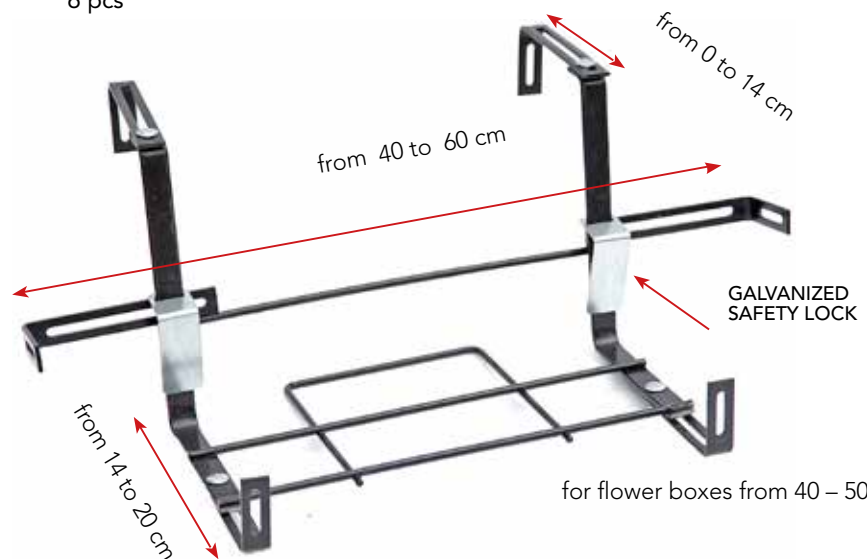

### TECHNICAL DATA

Flat steel structure 20x4 mm painted with epoxy powders.  
Colour: Black.

For flower boxes up to 80 cm  
With galvanized safety lock

CODE	EAN	DIMENSION	PCK
FUF37	8006866006721	37x18 cm	6 pcs
FUF60	8006866006738	60 x18 cm	6 pcs

Adjustable hooks: up to 140 mm  
For flower boxes up to 80 cm  
With galvanized safety lock.

CODE	EAN	DIMENSION	PCK
FUR37	8006866006745	37x18 cm	6 pcs
FUR60	8006866006752	60x18 cm	6 pcs

## FULL ADJUSTABLE

CODE	EAN	DIMENSION	PCK
FULL60	8006866010346	adjustable	6 pcs

for flower boxes from 40 – 50 – 60 cm