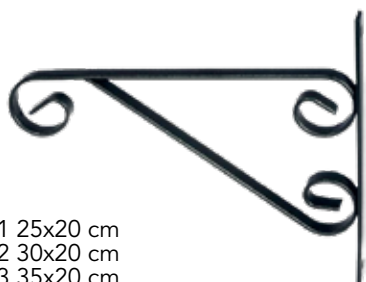

WALL BRACKETS

TECHNICAL DATA: steel wire, steel sheet and flat steel structure painted with epoxy powders.
Colour: Black.

CODE 900/P1 25x20 cm
CODE 900/P2 30x20 cm
CODE 900/P3 35x20 cm