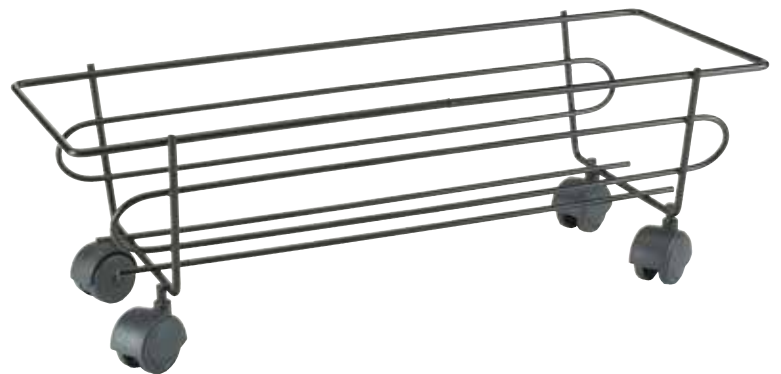

## ADJUSTABLE

Adjustable hooks: from 50 mm to 170 mm

CODE	EAN	DIMENSION	PCK
FTR40	8006866007766	40x20xh16 cm	5 pcs
FTR50	8006866007773	50x20xh16 cm	5 pcs
FTR60	8006866007780	60x20xh16 cm	5 pcs
FTR80	8006866007797	80x20xh16 cm	5 pcs

## ON WHEELS

Flower-box mover for every corner of your house.

CODE	EAN	DIMENSION	PCK
FTT40	8006866007803	40x20xh18 cm	5 pcs
FTT50	8006866007810	50x20xh18 cm	5 pcs
FTT60	8006866007827	60x20xh18 cm	5 pcs
FTT80	8006866007834	80x20xh18 cm	5 pcs