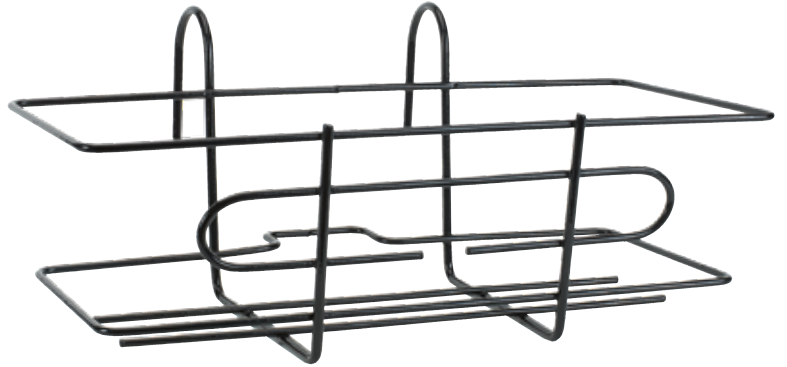

TOUR LINE

Tour offers a minimal but modern aesthetic impact given by a basic but uncommon design that matches every railing style. Adjustable hooks for top adaptability and steadiness on every support.

TECHNICAL DATA
Plastic coated steel wire structure
Colour: Black

FIX

CODE	EAN	DIMENSION	PCK
FT40	8006866007650	43x20xh16 cm	5 pcs
FT50	8006866007735	53x20xh16 cm	5 pcs
FT60	8006866007742	63x20xh16 cm	5 pcs
FT80	8006866007759	83x20xh16 cm	5 pcs