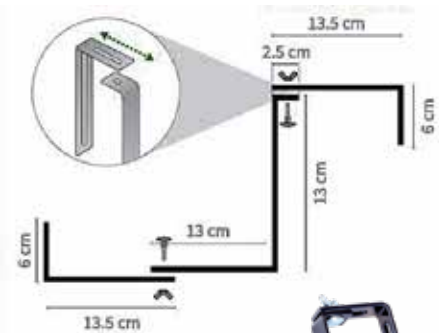

HOOKS

ADJUSTABLE BRACKETS for BALCONY or flower-boxes up to 100 cm

Flat steel structure 20x4 mm painted with "Qualicoat" powder with galvanized safety locks

For use with flower-boxes of various sizes, maximum load 25kg

Packed in pairs, fixing screws included

A version for wall is also available screws and wall plugs included

CODE	EAN	PCK
G602/S	8006866005922	12 pcs

HOOKS FOR FLOWER BOXES

FOR WALL

Flat steel structure 20x4 mm painted with epoxy powders.
Packed in pairs
Maximum load 25 kg

CODE	EAN	PCK
G601R	8006866008039	20 pcs

FOR BALCONY

Flat steel structure 20x4 mm painted with epoxy powders.
Double adjustment for concrete balcony railings from 4 to 14 cm
Packed in pairs
Maximum load 25 kg

CODE	EAN	PCK
G602	8006866005922	20 pcs

ADJUSTABLE

Flat steel structure 20x4 mm painted with epoxy powders.
Adjustable hooks with safety lock
Packed in pairs
Maximum load 25 kg

CODE	EAN	PCK
G603	8006866010681	20 pcs