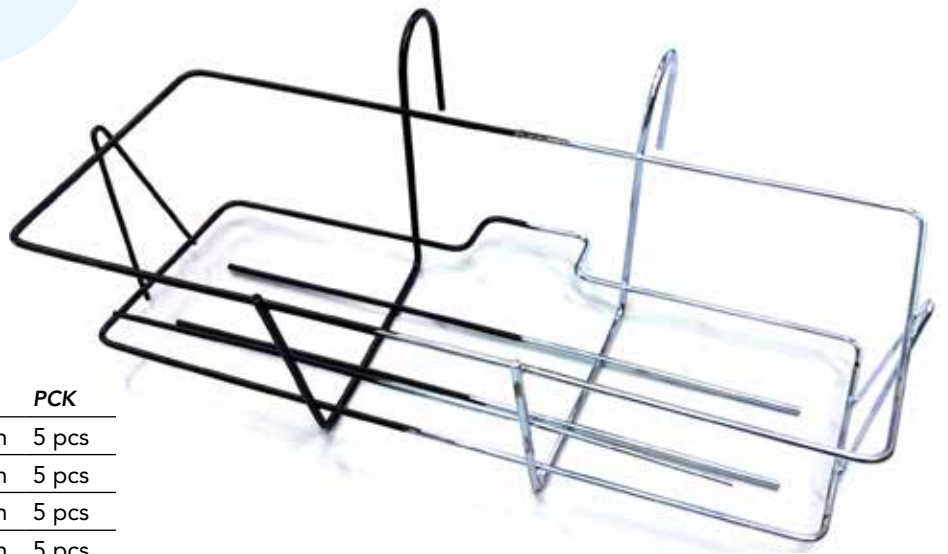

FIX

CODE	EAN	DIMENSION	PCK
ZV40	8006866010414	43x20xh16 cm	5 pcs
ZV50	8006866010452	53x20xh16 cm	5 pcs
ZV60	8006866010490	63x20xh16 cm	5 pcs
ZV80	8006866010537	83x20xh16 cm	5 pcs