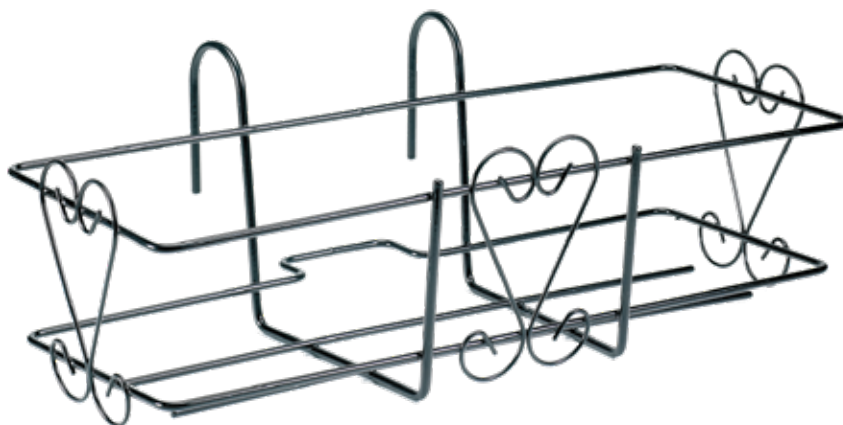

CLASSIC LINE

The classic line, par excellence. An elegant design that recalls the classical Italian style combined with strength and stability. Its high resistance to weather assures durability.

The assets of the fix design with the addition of adjustable hooks for top adaptability and steadiness on every support: concrete balcony, metal railings, etc.

TECHNICAL DATA

Plastic coated steel wire structure

Colours: Black