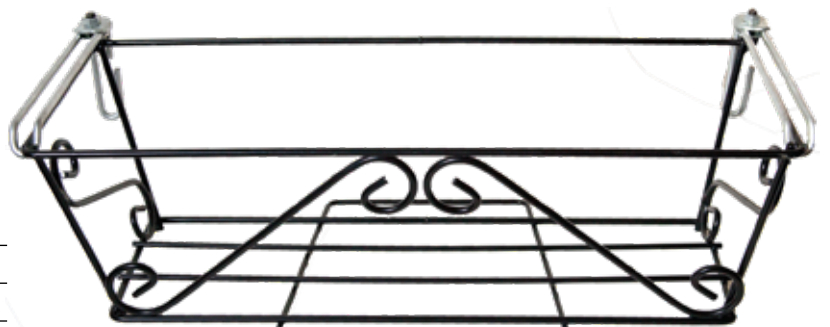

## ADJUSTABLE

Adjustable hooks for top adaptability and steadiness on every support.

Adjustable hooks: from 50 mm to 170 mm

CODE	EAN	DIMENSION	PCK
FBP45	8006866003027	45x20xh18 cm	5 pcs
FBP55	8006866003034	55x20xh18 cm	5 pcs
FBP65	8006866003041	65x20xh18 cm	5 pcs
FBP85	8006866003058	85x20xh18 cm	5 pcs